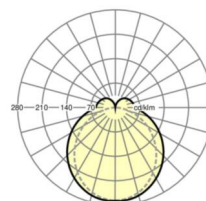

CHARACTERISTICS

Order number	19130006030
EAN number	4020863413218
Commodity code	94051190
Certification mark	IP 20, Protection class I, ENEC10 VDE, F, HACCP DIN10500/Food/IFS-application-related suitability/BRC, Indoor, CE
Impact resistance (IK rating)	IK03 (10°C bis 35°C)
Ambient temperatur	ta 10°C to 35°C
Special properties	Ready for IoT
Warranty period	5 years
State funding programs	BEG - Federal funding for efficient buildings (valid only for Germany)

ELECTRICAL ENGINEERING

Controller	Electronic driver DALI2 (1 pcs.)
System output	42W
Mains voltage	230V/50Hz
Circuit breakers (inrush current)	13 pieces/B10, 21 pieces/B16, 21 pieces/C10, 35 pieces/C16
Energy efficiency class/light source	B

LIGHTING TECHNOLOGY

Placement	LED, Colour rendering/Light colour CRI ≥ 80 / 4000K
Colour tolerance (MacAdam)	3SDCM
Photobiological safety (Luminaire)	RG1
Nominal luminous flux	7038lm
LED service life	50000h L80/B10 (Tq 35°C)
Luminaire luminous efficiency	169lm/W
Beam angle	130° (C0) / 110° (C90)
UGR lat./long.	25.2 / 23.7

MECHANICS

Housing colour	traffic white RAL 9016
Dimensions (LxWxH/DxH)	1531mm x 63mm x 54mm
Weight (net)	2kg
Type of installation	Mounting rail system installation, Light structure

Dimensions

L	1531 mm	Length
B	63 mm	Width
H	54 mm	Height

DEEP-LINK

<https://www.regiolum.de/en/article/19130006030>

Reference	LED 7500lm 840
ηLB	100 %
Φ ↓/↑	84 % / 16 %
UGR lat./long.	25.2 / 23.7